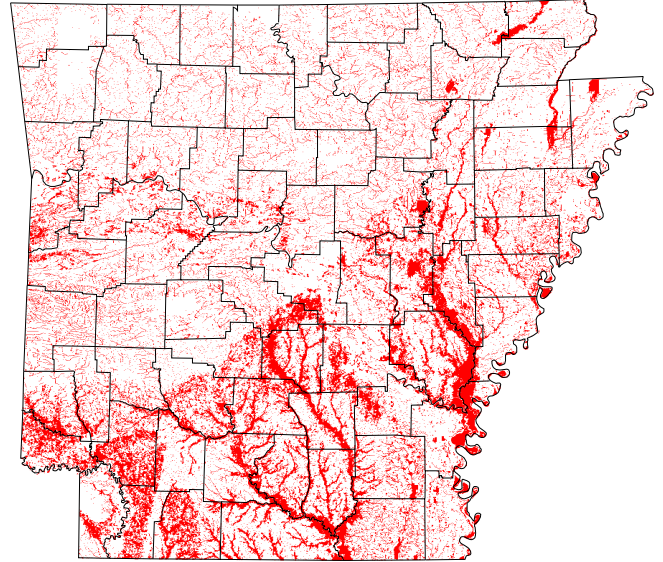

Breeding Distribution - Green-backed Heron

Breeding Habitat - Green-backed Heron

Habitat for Green-backed Heron

- Optimal Elm-ash-cottonwood
- Optimal Intermittent streams
- Optimal Oak-gum-cypress
- Optimal Perennial streams
- Optimal Small lakes

Model - Green-backed Heron

Legend for county range maps

- James & Neal (1986)
- Gap Avian Committee
- Hyatt & Moran (1990) or Neal & Mlodinow (1988)
- Predicted by Gap Avian Sub-Committee
- Predicted by Gap Avian Committee
- Sealander & Heidt (1990)
- Conant & Collins (1991)

Legend for habitat maps

- Optimal
- Suitable
- Marginal
- ∨ Caves