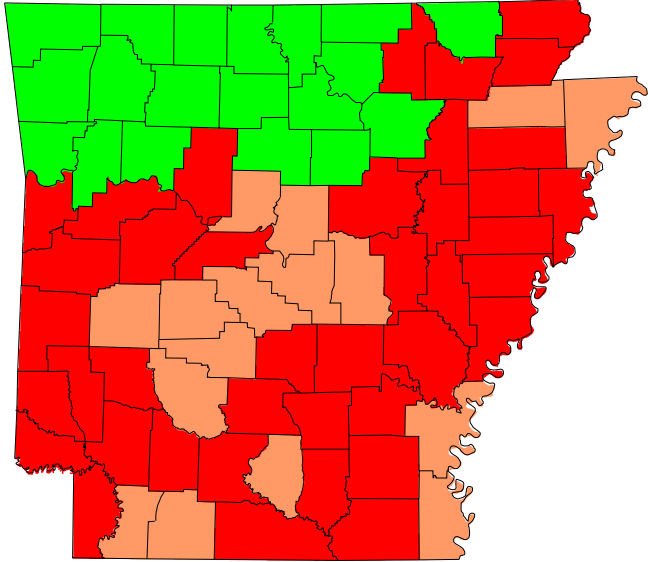

Breeding Distribution - Green-backed Heron

Breeding Habitat - Green-backed Heron

Habitat for Green-backed Heron

- Optimal Elm-ash-cottonwood
- Optimal Intermittent streams
- Optimal Oak-gum-cypress
- Optimal Perennial streams
- Optimal Small lakes

Model - Green-backed Heron

Legend for county range maps

- James & Neal (1986)
- Gap Avian Committee
- Hyatt & Moran (1990) or Neal & Mlodinow (1988)
- Predicted by Gap Avian Sub-Committee
- Predicted by Gap Avian Committee
- Sealander & Heidt (1990)
- Conant & Collins (1991)

Legend for habitat maps

- Optimal
- Suitable
- Marginal
- ∨ Caves