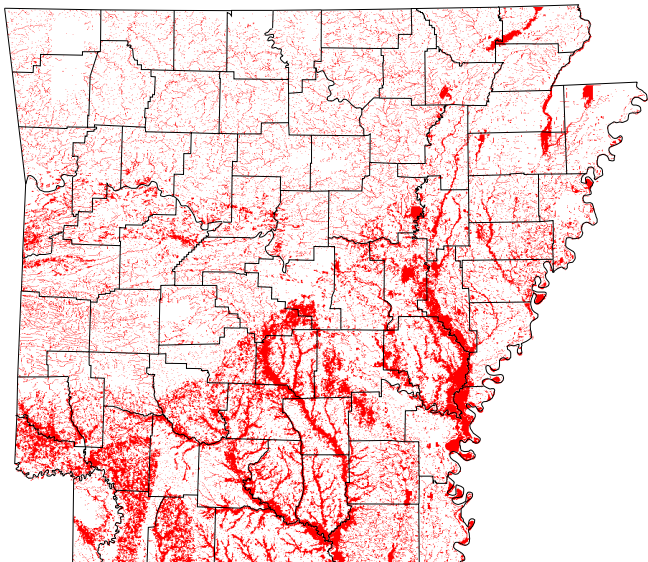

Breeding Distribution - Green-backed Heron

Breeding Habitat - Green-backed Heron

Habitat for Green-backed Heron

- Optimal Elm-ash-cottonwood
- Optimal Intermittent streams
- Optimal Oak-gum-cypress
- Optimal Perennial streams
- Optimal Small lakes

Model - Green-backed Heron

Legend for county range maps

- James & Neal (1986)
- Gap Avian Committee
- Hyatt & Moran (1990) or Neal & Mlodinow (1988)
- Predicted by Gap Avian Sub-Committee
- Predicted by Gap Avian Committee
- Sealander & Heidt (1990)
- Conant & Collins (1991)

Legend for habitat maps

- Optimal
- Suitable
- Marginal
- ∨ Caves